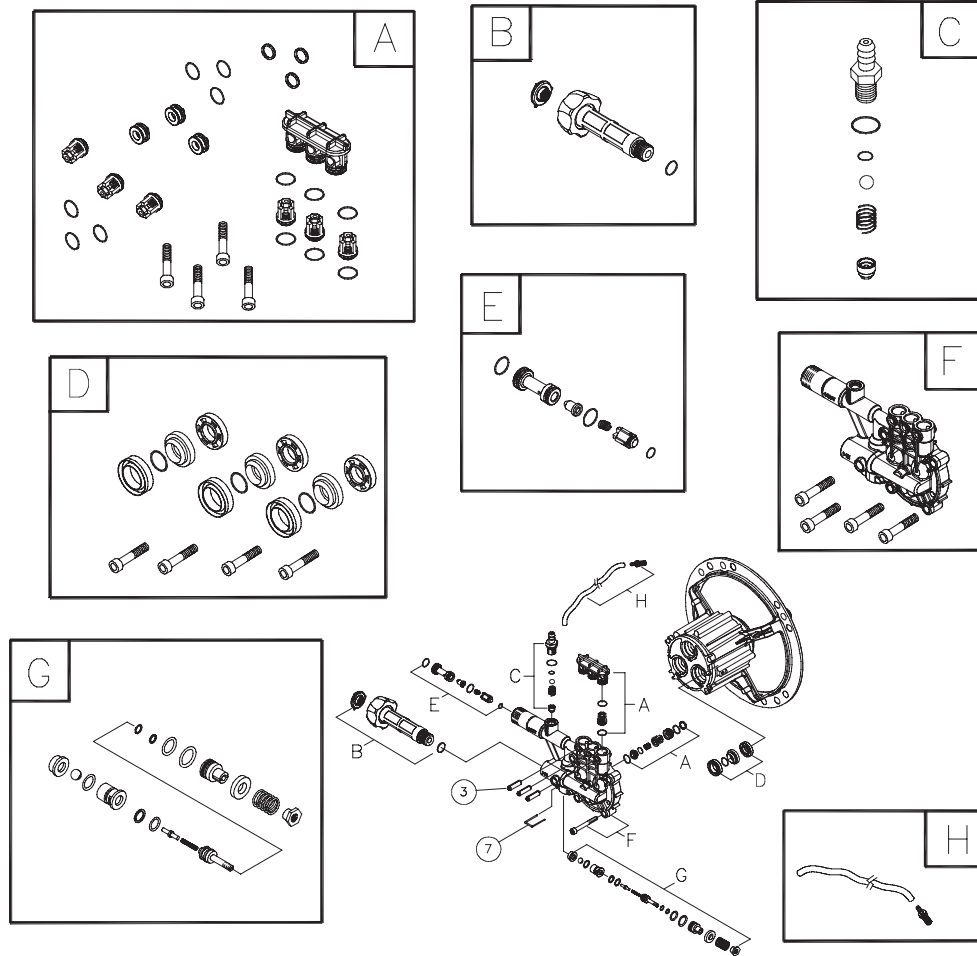

## EXPLODED VIEW AND PARTS LIST — MAIN UNIT

Item	Part #	Description
1	199643GS	ASSY, Base
2	B199780GS	HANDLE
3	199645GS	ASSY, Chem Tank w/Clips
	195964GS	Clip
	192980GS	Kit, Fuel Valve
4	196006GS	HOSE
5	192131GS	KIT, Pump Mounting Hardware
6	B3222EGS	CAP, Chem Container
7	194264GS	KIT, Hook, Handle
8	192309GS	KIT, Hook, Base
9	192050GS	E-RING
10	88935GS	ADAPTER, Brush
11	95597GS	BRUSH, Broom
12	88934GS	EXTENSION
13	198974GS	ASSY, Wand
14	B1236CGS	ORIFICE
15	193482GS	GUN
16	88185GS	BRUSH, Utility
17	95598GS	HANDLE, Brush
18	B2203GS	KIT, Handle Connector
19	192310GS	KIT, Vibration Mount
20	196439GS	KIT, Wheel
21	194298GS	VALVE, Thermal Relief

Item	Part #	Description
22	23139GS	KEY
23	200200GS	ASSY, Pump (see page 3)
900	§	ENGINE

### Items Not Illustrated:

Part #	Description
198968GS	MANUAL, Operator's
MS5573	MANUAL, Engine
BB3061BGS	OIL BOTTLE
87815GS	GOGGLES
195454GS	AXLE
A1040NGS	HOSE, Chemical
275034	DECAL, Warning
194256GS	KIT, Tag Warning

## EXPLODED VIEW AND PARTS LIST — PUMP

Item	Part #	Description
3	200274GS	PLUG, Elastic
7	190578GS	PIN
A	200298GS	KIT, CHECK VALVES
B	200278GS	KIT, WATER INLET
C	200279GS	KIT, CHEMICAL INJECTION
D	200280GS	KIT, HIGH PRESSURE SEALS
E	200281GS	KIT, CHEM INJECT VENTURI
F	200282GS	KIT, PUMP HEAD, ALUM
G	200283GS	KIT, BY-PASS
H	189971GS	KIT, CHEMICAL HOSE