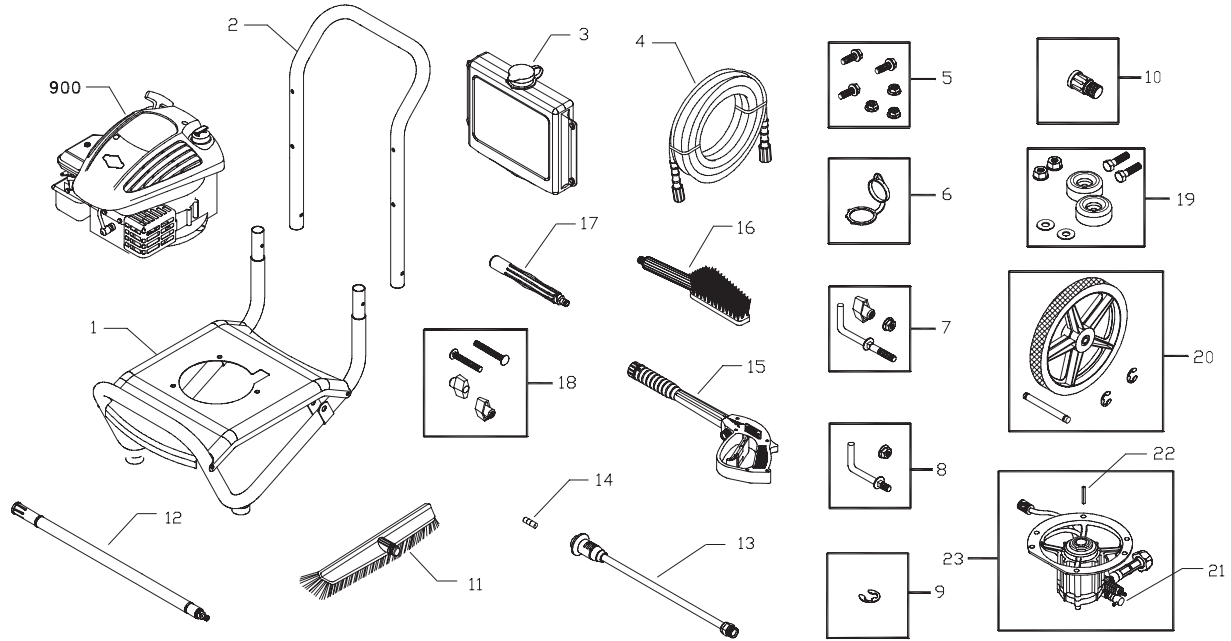

## EXPLODED VIEW AND PARTS LIST — MAIN UNIT

Item	Part #	Description
1	199643GS	ASSY, Base
2	B199780GS	HANDLE
3	199645GS	ASSY, Chem Tank w/Clips
	195964GS	Clip
	192980GS	Kit, Fuel Valve
4	196006GS	HOSE
5	192131GS	KIT, Pump Mounting Hardware
6	B3222EGS	CAP, Chem Container
7	194264GS	KIT, Hook, Handle
8	192309GS	KIT, Hook, Base
9	192050GS	E-RING
10	88935GS	ADAPTER, Brush
11	95597GS	BRUSH, Broom
12	88934GS	EXTENSION
13	198974GS	ASSY, Wand
14	B1236CGS	ORIFICE
15	193482GS	GUN
16	88185GS	BRUSH, Utility
17	95598GS	HANDLE, Brush
18	B2203GS	KIT, Handle Connector
19	192310GS	KIT, Vibration Mount
20	196439GS	KIT, Wheel
21	194298GS	VALVE, Thermal Relief

Item	Part #	Description
22	23139GS	KEY
23	200200GS	ASSY, Pump (see page 3)
900	§	ENGINE

## EXPLODED VIEW AND PARTS LIST — PUMP

Item	Part #	Description
3	200274GS	PLUG, Elastic
7	190578GS	PIN
A	200298GS	KIT, CHECK VALVES
B	200278GS	KIT, WATER INLET
C	200279GS	KIT, CHEMICAL INJECTION
D	200280GS	KIT, HIGH PRESSURE SEALS
E	200281GS	KIT, CHEM INJECT VENTURI
F	200282GS	KIT, PUMP HEAD, ALUM
G	200283GS	KIT, BY-PASS
H	189971GS	KIT, CHEMICAL HOSE

Parts Not Illustrated	
Part #	Description
190586GS	OIL BOTTLE
B2384GS	FILTER, Inlet
186452GS	FILTER, Inlet, Bag of 10

**NOTE:** Item letters A - H are service kits and include all parts shown within the box.